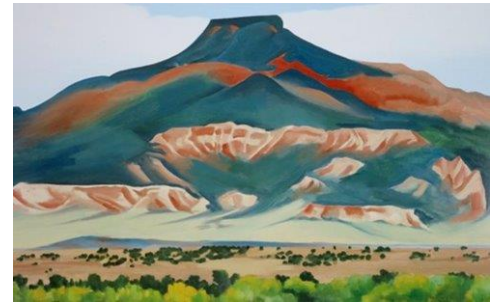

## Focus: Artist Georgia O'Keeffe

## Theme: North American Landscapes

### Skills: drawing, painting and sculpture

Georgia O'Keeffe - (November 15, 1887 – March 6, 1986) was an American modernist artist. She was known for her paintings of enlarged flowers, New York skyscrapers and New Mexican landscapes.