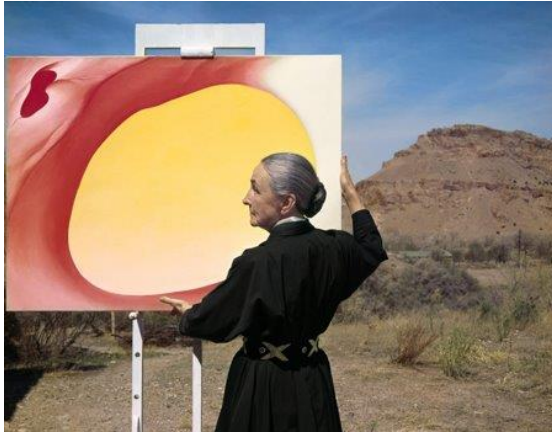

## Focus: Artist Georgia O'Keeffe

## Theme: North American Landscapes

### Skills: drawing, painting and sculpture

Georgia O'Keeffe - (November 15, 1887 – March 6, 1986) was an American modernist artist. She was known for her paintings of enlarged flowers, New York skyscrapers and New Mexican landscapes.