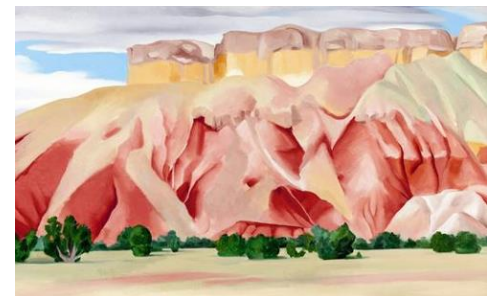

## Focus: Artist Georgia O'Keeffe

## Theme: North American Landscapes

### Skills: drawing, painting and sculpture

Georgia O'Keeffe - (November 15, 1887 – March 6, 1986) was an American modernist artist. She was known for her paintings of enlarged flowers, New York skyscrapers and New Mexican landscapes.