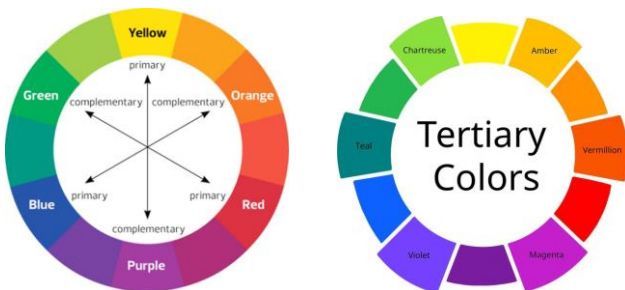

## Focus: Artist Georgia O'Keeffe

### Colour Wheel

### Key Vocabulary

Colour wheel, primary, secondary, tertiary, complementary, cold, warm, colour-mixing, watercolour, tone, gradient, dry-brush, colour wash, watermark, blending, perspective, foreground, background