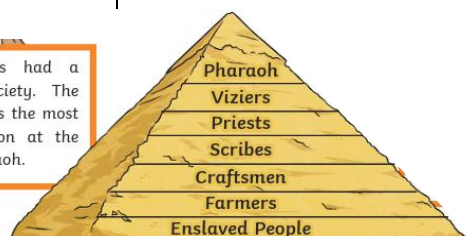

#### Knowledge:

- Draw comparisons between and comment on similarities and differences between societies
- Understand how some societies are ruled and the impact of belief and power on these
- Begin to understand what a civilisation is

#### Skills:

- Begin to understand how a period of time can change and the effect of these changes.
- Sequence key events/artefacts and place the time studied on a simple time line.
- Begin to analyse and evaluate the usefulness of sources.
- Begin to identify key features, events and beliefs.
- Compare the past with our life today.

#### Society

The Egyptians had a structured society. The diagram shows the most powerful person at the top - the pharaoh.